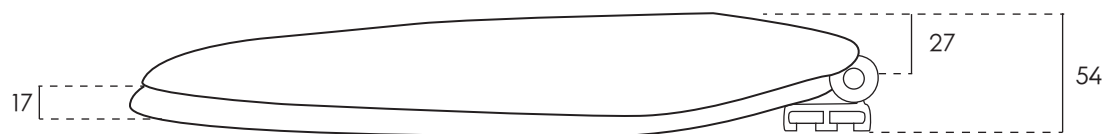

Atlantic

Art. 1100

Dimensiuni (mm) - Dimensions (mm)

Grosime
Thickness

Capac wc universal
Fixare rapida si sigura
Anatomic, incasabil, igienic, reciclabil 100%

Caracteristici tehnice

Material: polipropilena incasabila
Greutate: 0,650 Kg
Balama: balama uniblock reglabila

Articole

1100 Capac wc Atlantic alb, cu balama uniblock ajustabila

Universal toilet seat
Fast and safe fixing
Anatomic, unbreakable, hygienic, 100% recyclable

Technical features

Material: unbreakable polypropylene resin
Weight: 0,650 Kg
Hinge: adjustable uniblock hinge