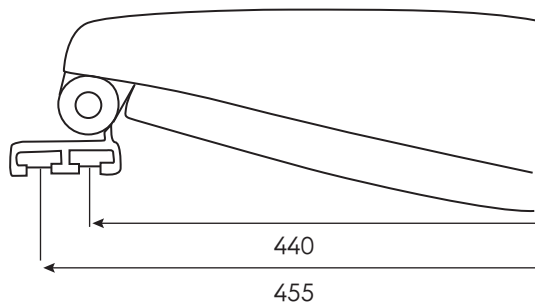

Atlantic

Art. 1100

Dimensiuni (mm) - Dimensions (mm)

Grosime
Thickness

Capac wc universal
Fixare rapida si sigura
Anatomic, incasabil, igienic, reciclabil 100%

Caracteristici tehnice

Material: polipropilena incasabila
Greutate: 0,650 Kg
Balama: balama uniblock reglabila

Articole

1100 Capac wc Atlantic alb, cu balama uniblock ajustabila

Universal toilet seat
Fast and safe fixing
Anatomic, unbreakable, hygienic, 100% recyclable

Technical features

Material: unbreakable polypropylene resin
Weight: 0,650 Kg
Hinge: adjustable uniblock hinge