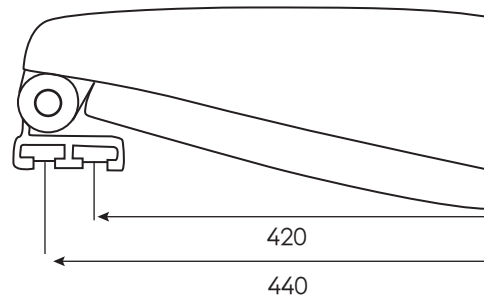

Atlantic

Art. 1100

Dimensiuni (mm) - Dimensions (mm)

Grosime
Thickness

Capac wc universal
Fixare rapida si sigura
Anatomic, incasabil, igienic, reciclabil 100%

Caracteristici tehnice

Material: polipropilena incasabila
Greutate: 0,650 Kg
Balama: balama uniblock reglabila

Articole

1100 Capac wc Atlantic alb, cu balama uniblock ajustabila

Universal toilet seat
Fast and safe fixing
Anatomic, unbreakable, hygienic, 100% recyclable

Technical features

Material: unbreakable polypropylene resin
Weight: 0,650 Kg
Hinge: adjustable uniblock hinge