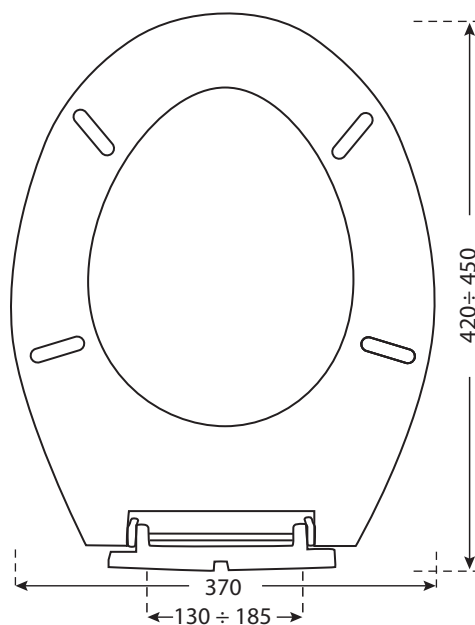

Atlantic

Art. 1100

Dimensiuni (mm) - Dimensions (mm)

Grosime
Thickness

Capac wc universal
Fixare rapida si sigura
Anatomic, incasabil, igienic, reciclabil 100%

Caracteristici tehnice

Material: polipropilena incasabila
Greutate: 0,650 Kg
Balama: balama uniblock reglabila

Articole

1100 Capac wc Atlantic alb, cu balama uniblock ajustabila

Universal toilet seat
Fast and safe fixing
Anatomic, unbreakable, hygienic, 100% recyclable

Technical features

Material: unbreakable polypropylene resin
Weight: 0,650 Kg
Hinge: adjustable uniblock hinge

Items

1100 White wc seat cover Atlantic, with adjustable uniblock hinge